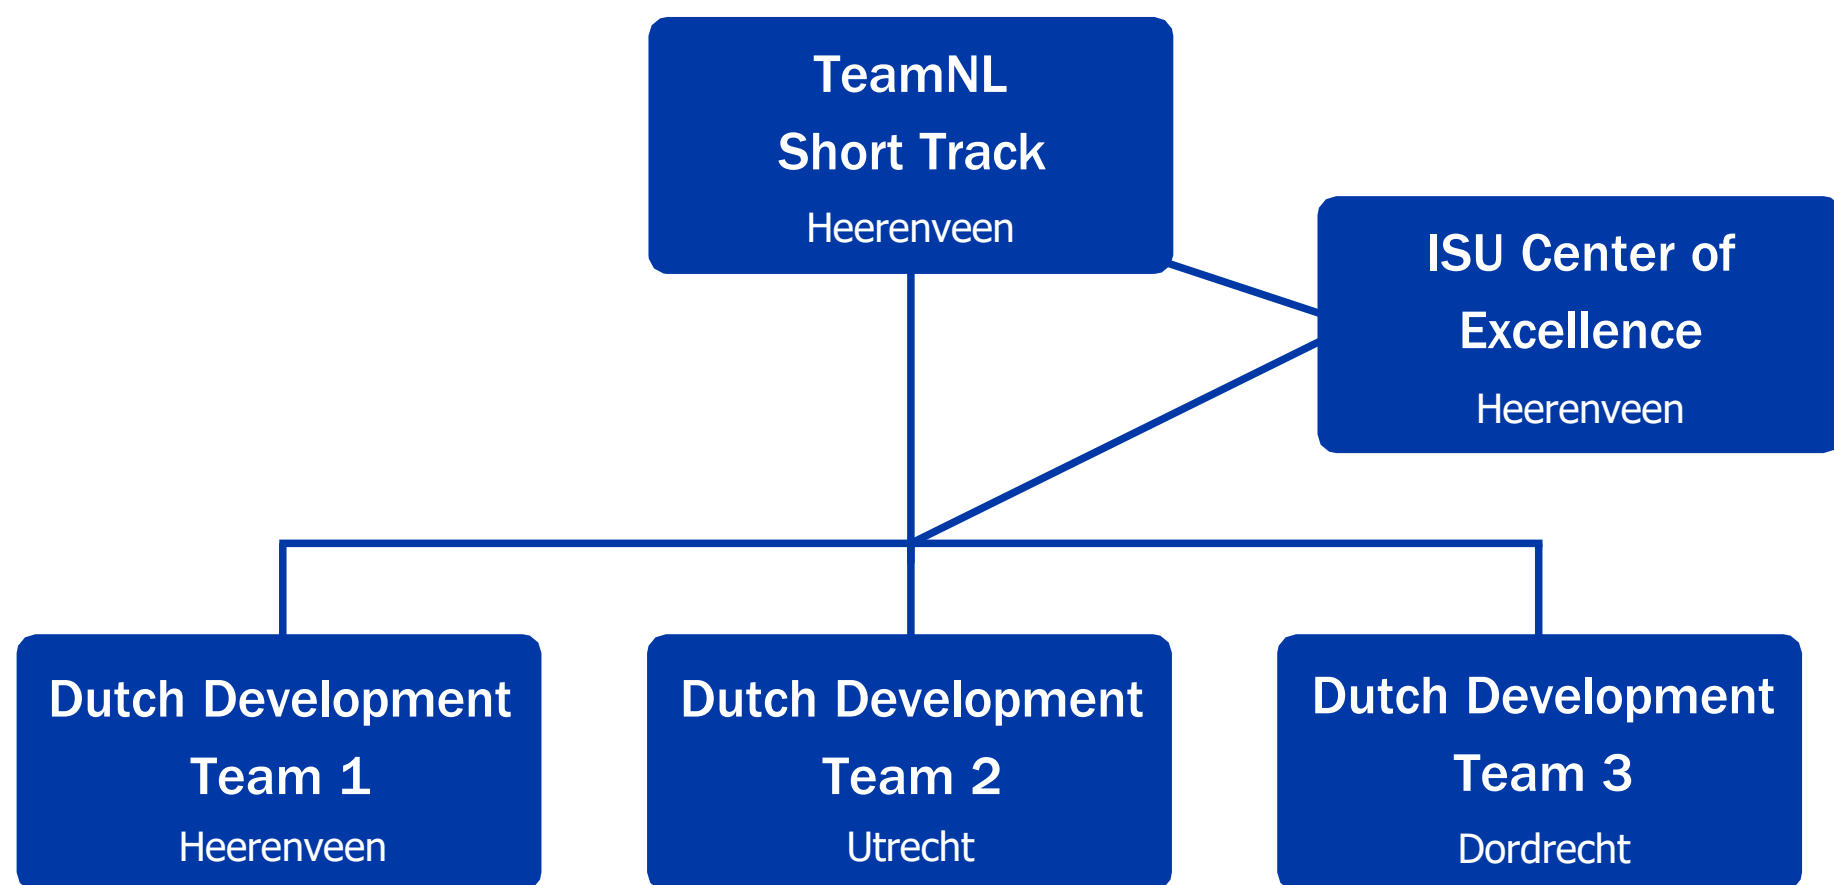

Our Goal: Making your 'Dream' a reality...

Join now for the next Olympic cycle, 2030 is just around the corner! Offering our knowledge, experience, and expertise in Short Track Speed Skating to the rest of the World. Our facility is one of the most advanced ice rink in the world: Thialf, Heerenveen.

TRAINING FACILITIES

Thialf the 'home' of The Dutch National Team, featuring, a state of the art free standing padding system, the fastest ice in the world & supported by technology and innovation

The complex's gym has the latest equipment and training materials and a great view of the whole stadium

The short track ice rink features free standing boarding, meeting the highest ISU safety standards

THE FIELD OF PLAY

COLLABORATION = KEY

- TeamNL Short Track + other coaches involved with foreign skaters & the CoE.
- Collaboration between the CoE and the Dutch Development Teams during integrated sessions and joined skating camps.
- Joint training sessions together with TeamNL athletes who are not traveling to ISU World Cups.
- 3 teams, 1 location