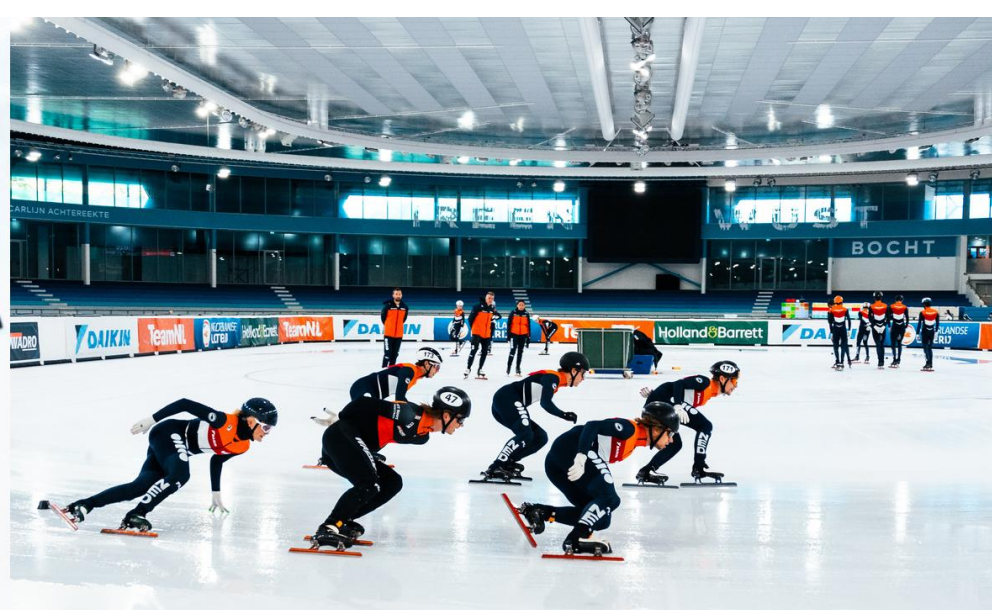

YOUR OLYMPIC DREAM STARTS HERE

**A full-time training program with
other high level skaters is available**

**CENTER OF EXCELLENCE
SHORT TRACK PROGRAM**

**THE NETHERLANDS
SEASON 2026-2027**

THE KNSB WELCOMES YOU TO THE ISU CENTER OF EXCELLENCE IN THIALF, HEERENVEEN

Our Goal: Making your 'Dream' a reality...

Join now for the next Olympic cycle, 2030 is just around the corner! Offering our knowledge, experience, and expertise in Short Track Speed Skating to the rest of the World. Our facility is one of the most advanced ice rink in the world: Thialf, Heerenveen.

TRAINING FACILITIES

Thialf the 'home' of The Dutch National Team, featuring, a state of the art free standing padding system, the fastest ice in the world & supported by technology and innovation

The complex's gym has the latest equipment and training materials and a great view of the whole stadium