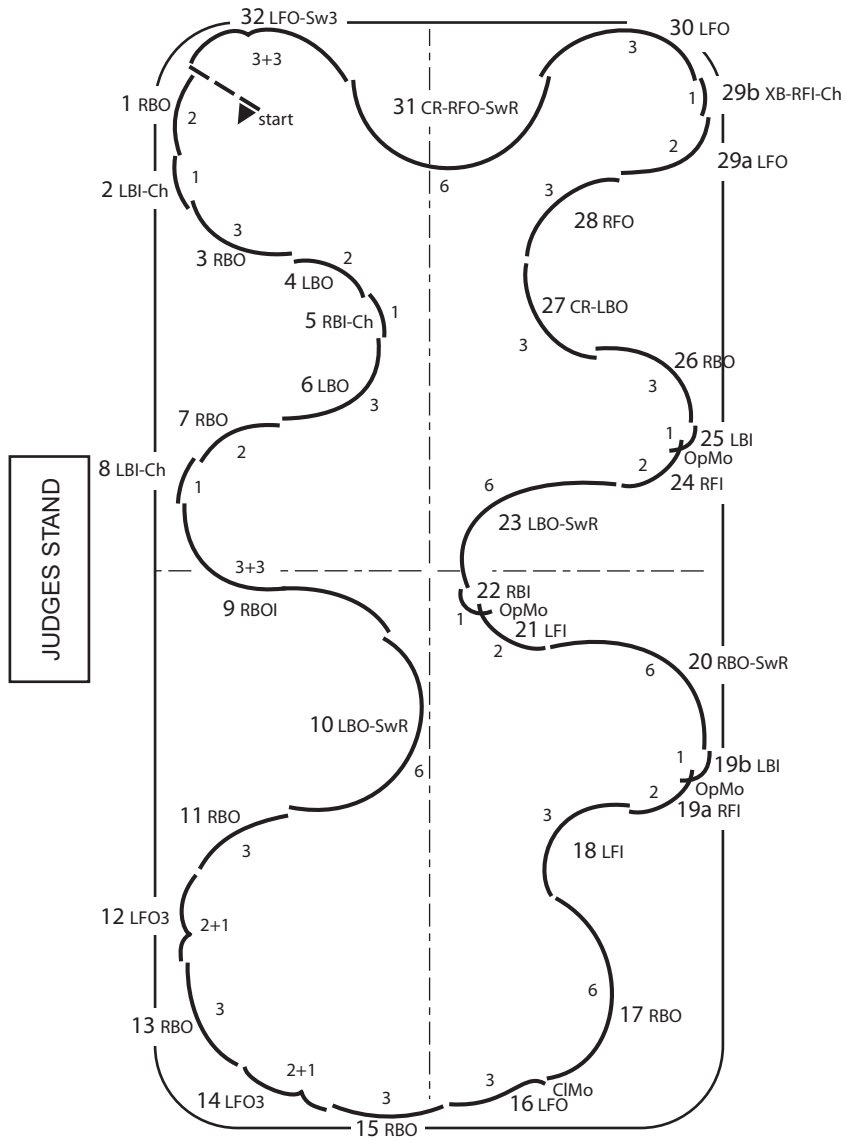

STARLIGHT WALTZ

LADY

ISU 2006